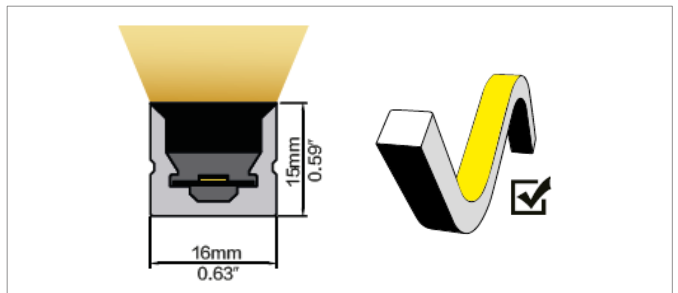

FUSION NEON 1615V RGBW 15W/M IP68

NGA/LL/NF/1615/V/15/RGBW-27/68/CE

LED SPECIFICATION SHEET

PRODUCT DESCRIPTION

Vertical bend 15w RGBW IP68 Fusion Neon

PRODUCT NOTES

Fusion Neon is typically supplied in custom cut lengths but is also available in 5m reels with a cable at each end.

The product is supplied with 5 mounting clips per metre as standard or is available with an aluminium mounting channel upon request.

The white chip is supplied as 2700K as standard however please contact a member of the team if other colour temperatures are required

PRODUCT CODE BUILDER

CE = Cable Entry

E.g. **NGA/LL/NF/1615/V/15/RGBW-27/68/RE**

TECHNICAL DATA

Product Code	NGA/LL/NF/1615/V/15/RGBW-27/68/CE
Light Fixture Type	Vertical Bending Fusion Neon
Cable Entry	End / Rear / Side L / Side R
Cutting Interval	71mm
Dimensions	W:16 x H:15mm
IP Rating	IP68
Bending Diameter	300mm
Efficacy	39lm/w (RGBW)

Power	15w/m
IK Rating	IK08
Supply Voltage	24V DC
CRI	≥90
Warranty	5 years (3 years when submerged)
MacAdam Step	2SDCM
Control Gear	0-10 / DALI / DMX
Mounting Clip Dims	15 x 18.2 x 10.1mm (L x W x H)

Colour Temperature	Red	Green	Blue	2700k	RGBW
Lumen Output	62lm	205lm	46lm	272lm	585lm