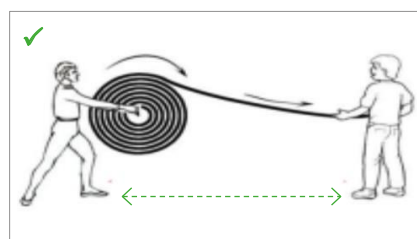

Do not twist

HEAD OFFICE

T: +44 (0) 1276 686175 | E: info@nogreyarea.co.uk

MENA REGION HQ

T: +971 (0) 433 38300 | E: info@nogreyarea.me | www.no-grey-area.com