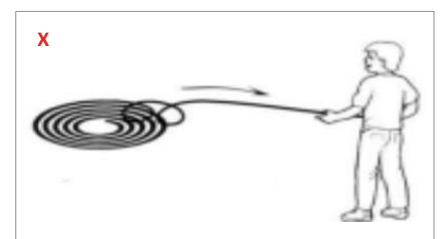

Do not twist

HEAD OFFICE

T: +44 (0) 1276 686175 | E: info@nogreyarea.co.uk

MENA REGION HQ

T: +971 (0) 433 38300 | E: info@nogreyarea.me | www.no-grey-area.com