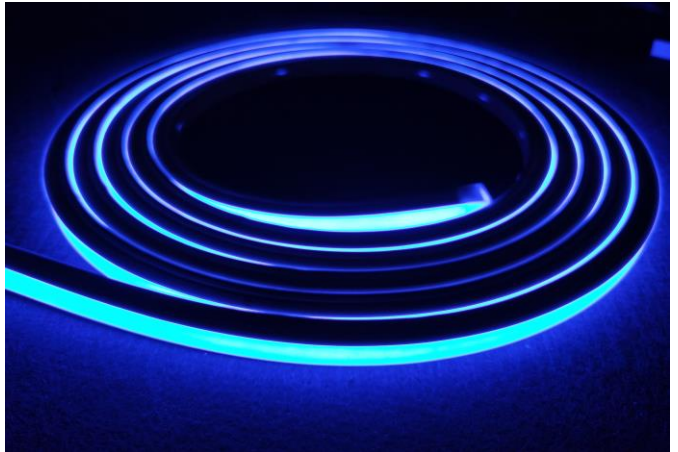

FUSION NEON 1615V RGBW 15W/M IP68

NGA/LL/NF/1615/V/15/RGBW-27/68/CE

LED SPECIFICATION SHEET

PRODUCT DESCRIPTION

Vertical bend 15w RGBW IP68 Fusion Neon

PRODUCT NOTES

Fusion Neon is typically supplied in custom cut lengths but is also available in 5m reels with a cable at each end.

The product is supplied with 5 mounting clips per metre as standard or is available with an aluminium mounting channel upon request.

The white chip is supplied as 2700K as standard however please contact a member of the team if other colour temperatures are required

PRODUCT CODE BUILDER

CE = Cable Entry

E.g. **NGA/LL/NF/1615/V/15/RGBW-27/68/RE**

TECHNICAL DATA

Product Code	NGA/LL/NF/1615/V/15/RGBW-27/68/CE
Light Fixture Type	Vertical Bending Fusion Neon
Cable Entry	End / Rear / Side L / Side R
Cutting Interval	71mm
Dimensions	W:16 x H:15mm
IP Rating	IP68
Bending Diameter	300mm
Efficacy	39lm/w (RGBW)

Rear Cable Entry (RE)

MOUNTING ACCESSORIES

Mounting Clips: 15x18.2x10.1mm

Aluminium Profile: 1000x18.6x17.8mm

UNREELING

When unreeling NGA's Neon Flex there must be at least 2 people working together. One holding / supporting the reel and the other pulling the neon out for installation. This can avoid twisting the internal LED and damaging it.