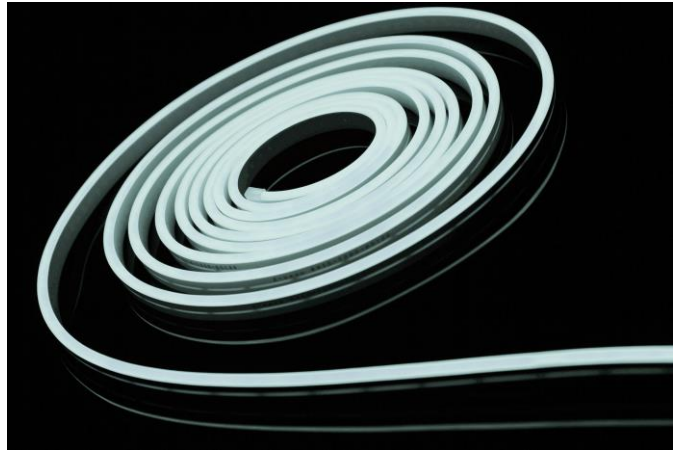

FUSION NEON 0612H DYN 8W/M IP68

NGA/LL/NF/0612/H/8/DYN/2757/68/EE

LED SPECIFICATION SHEET

PRODUCT DESCRIPTION

Horizontal Bend 8w IP68 Dynamic White Fusion Neon

PRODUCT NOTES

Fusion Neon is typically supplied in custom cut lengths but is also available in 5m reels with a cable at each end.

The product is supplied with 5 mounting clips per metre as standard or is available with an aluminium mounting channel upon request. Standard colour range is 2700k-5700k. Custom ranges available upon request.

PRODUCT CODE BUILDER

N/A

TECHNICAL DATA

Product Code	NGA/LL/NF/0612/H/8/DYN/2757/68/EE
Light Fixture Type	Horizontal Bending Fusion Neon
Cable Entry (EE)	End cable entry only
Cutting Interval	50mm
Dimensions	W:6.5 x H:12mm
IP Rating	IP68
Bending Diameter	60mm Max
Efficacy	40lm/w

Power	8w
IK Rating	N/A
Supply Voltage	24V DC
CRI	≥90
Warranty	5 years (3 years when submerged)
MacAdam Step	2SDCM
Control Gear	0-10 / DALI / DMX
Mounting Clip Dims	15 x 8.1 x 10.3mm (L x W x H)

Colour Temperature	2700k	5700k	2700k +5700k	-	-
Lumen Output	162lm	163lm	323lm	-	-

HEAD OFFICE

T: +44 (0) 1276 686175 | E: info@nogreyarea.co.uk

MENA REGION HQ

T: +971 (0) 433 38300 | E: info@nogreyarea.me | www.no-grey-area.com

NGA