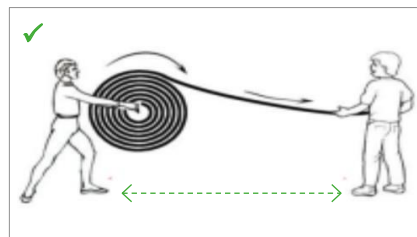

## CABLE ENTRY

End Cable Entry

## MOUNTING ACCESSORIES

Mounting Clips: 15 x 8.1 x 10.3mm

Aluminium Profile: 1000 x 8.9 x 13.2mm

## UNREELING

When unreeling NGA's Neon Flex there must be at least 2 people working together. One holding / supporting the reel and the other pulling the neon out for installation. This can avoid twisting the internal LED and damaging it.