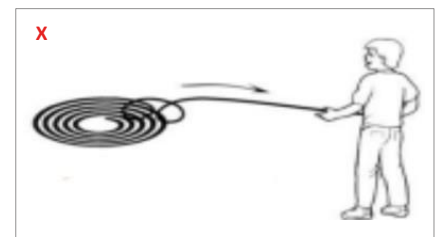

Do not twist

HEAD OFFICE

T: +44 (0) 1276 686175 | E: info@nogreyarea.co.uk

MENA REGION HQ

T: +971 (0) 433 38300 | E: info@nogreyarea.me | www.no-grey-area.com