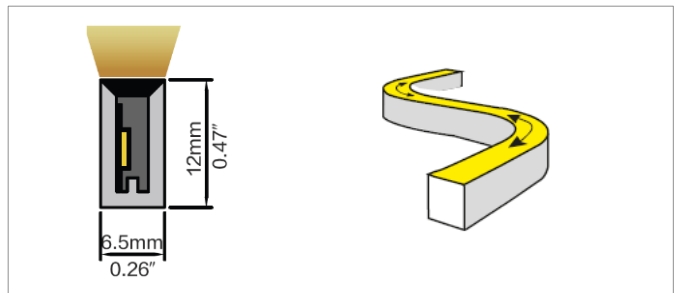

## PRODUCT NOTES

Fusion Neon is typically supplied in custom cut lengths but is also available in 5m reels with a cable at each end.

The product is supplied with 5 mounting clips per metre as standard or is available with an aluminium mounting channel upon request. Standard colour range is 2700k-5700k. Custom ranges available upon request.

## TECHNICAL DATA

Product Code	NGA/LL/NF/0612/H/8/DYN/2757/68/EE
Light Fixture Type	Horizontal Bending Fusion Neon
Cable Entry (EE)	End cable entry only
Cutting Interval	50mm
Dimensions	W:6.5 x H:12mm
IP Rating	IP68
Bending Diameter	60mm Max
Efficacy	40lm/w