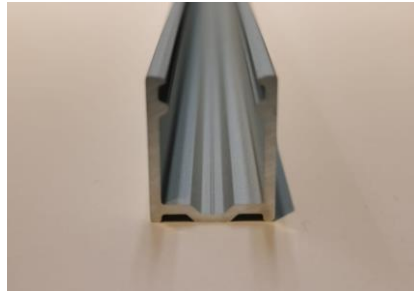

## CABLE ENTRY

End Cable Entry

## MOUNTING ACCESSORIES

Mounting Clips: 15 x 8.1 x 10.3mm

Aluminium Profile: 1000 x 8.9 x 13.2mm