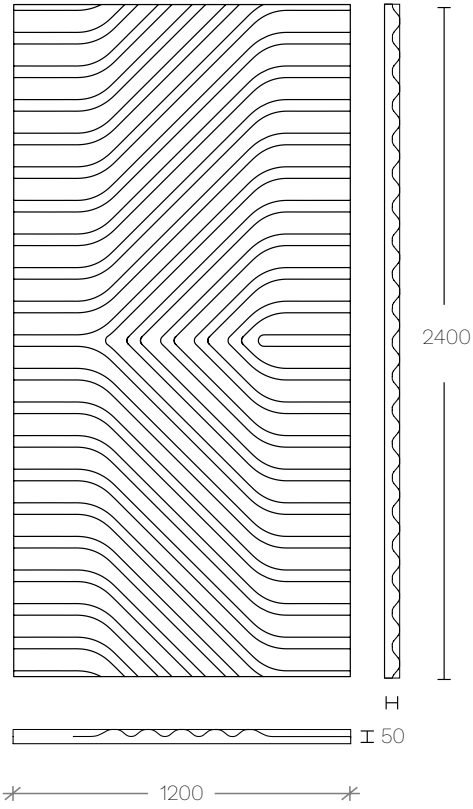

Vertigo Form