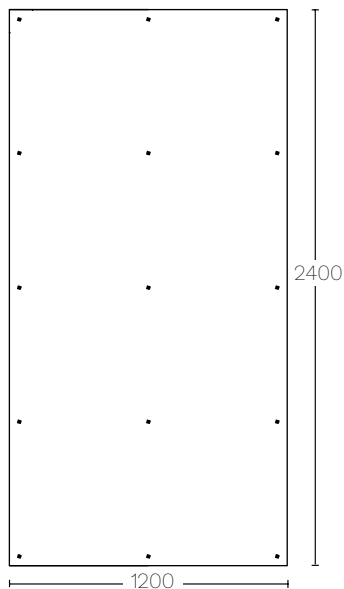

## DIMENSIONS (MM):

Mono / SS210 L:  
1200mm  
H: 2400mm  
W: 50mm

Form /SS200  
L: 1200mm  
H: 2400mm  
W: 50mm

Corner In / SS230  
L: 190mm  
H: 1200mm  
W: 190mm

# VERTIGO

Vertigo Mono

Vertigo Form

Corner In

Possible Pattern Sample

# VERTIGO

Front Side  
Vertigo Mono

Vertigo Form

Back Side  
Magnets or Velcro discs

Brackets

Front Side  
Corner In

Back Side  
Magnets or Velcro discs

Brackets