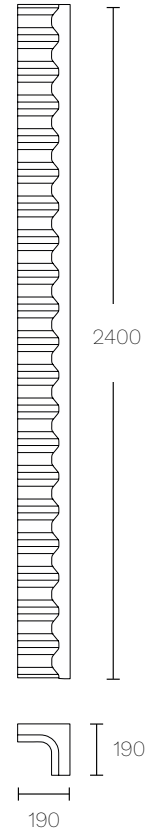

# VERTIGO

Vertigo acoustic panels of Sense Collection present extensive freedom to interior spaces. Visual varieties and individually customizable arrangements of the Vertigo model creates stunning vertical and horizontal optical patterns. Vertigo adaptable panels are differentiated in order to cover many surfaces from ceiling to walls and corners through its 3D 5 pieces; mono, form, and corner forms.

## DIMENSIONS (MM):

Mono / SS210 L:  
1200mm  
H: 2400mm  
W: 50mm

Form /SS200  
L: 1200mm  
H: 2400mm  
W: 50mm

Corner In / SS230  
L: 190mm  
H: 1200mm  
W: 190mm

# VERTIGO

Vertigo Mono

Vertigo Form

Corner In

Possible Pattern Sample

# VERTIGO

Front Side  
Vertigo Mono

Vertigo Form

Back Side  
Magnets or Velcro discs

Brackets

Front Side  
Corner In

Back Side  
Magnets or Velcro discs

Brackets