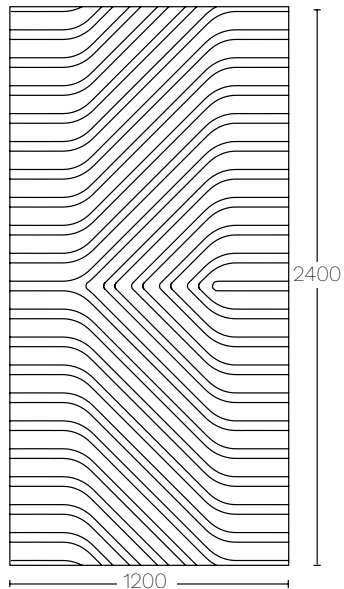

## DIMENSIONS (MM):

Mono / SS210 L:  
1200mm  
H: 2400mm  
W: 50mm

Form /SS200  
L: 1200mm  
H: 2400mm  
W: 50mm

Corner In / SS230  
L: 190mm  
H: 1200mm  
W: 190mm

# VERTIGO

Vertigo Mono

Vertigo Form

Corner In

Possible Pattern Sample

# VERTIGO

Front Side  
Vertigo Mono

Vertigo Form

Back Side  
Magnets or Velcro discs

Brackets

Front Side  
Corner In

Back Side  
Magnets or Velcro discs

Brackets