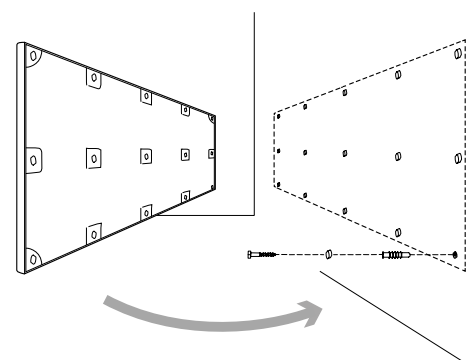

## INSTALLATION:

- Neodymium magnets or velcro disks are screwed to the surface. Fix the brackets behind the panel to the magnets or velcro disks.

## DIMENSIONS (MM):

Mono / SS210 L:  
1200mm  
H: 2400mm  
W: 50mm

Form /SS200  
L: 1200mm  
H: 2400mm  
W: 50mm

Corner In / SS230  
L: 190mm  
H: 1200mm  
W: 190mm