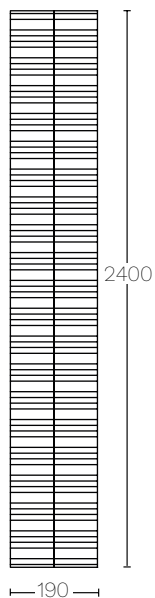

# VERTIGO

Vertigo acoustic panels of Sense Collection present extensive freedom to interior spaces. Visual varieties and individually customizable arrangements of the Vertigo model creates stunning vertical and horizontal optical patterns. Vertigo adaptable panels are differentiated in order to cover many surfaces from ceiling to walls and corners through its 3D 5 pieces; mono, form, and corner forms.

## DIMENSIONS (MM):

Mono / SS210 L:  
1200mm  
H: 2400mm  
W: 50mm

Form /SS200  
L: 1200mm  
H: 2400mm  
W: 50mm

Corner In / SS230  
L: 190mm  
H: 1200mm  
W: 190mm

# VERTIGO

Vertigo Mono

Vertigo Form

Corner In

Possible Pattern Sample

# VERTIGO

Front Side  
Vertigo Mono

Vertigo Form

Back Side  
Magnets or Velcro discs

Brackets

Front Side  
Corner In

Back Side  
Magnets or Velcro discs

Brackets