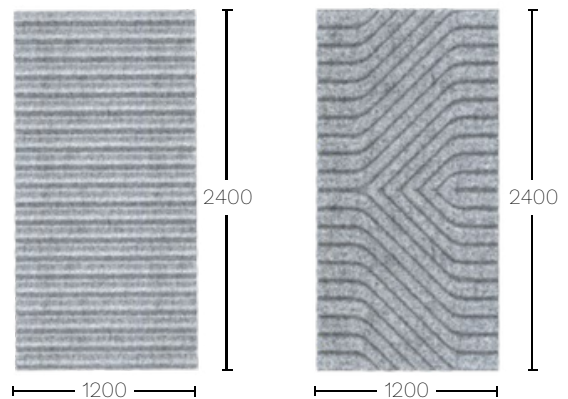

## INSTALLATION:

- Neodymium magnets or velcro disks are screwed to the surface. Fix the brackets behind the panel to the magnets or velcro disks.

## DIMENSIONS (MM):

Mono / SS210 L:  
1200mm  
H: 2400mm  
W: 50mm

Form /SS200  
L: 1200mm  
H: 2400mm  
W: 50mm

Corner In / SS230  
L: 190mm  
H: 1200mm  
W: 190mm