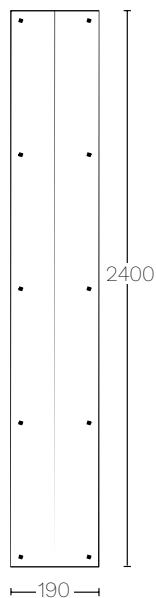

# VERTIGO

Vertigo acoustic panels of Sense Collection present extensive freedom to interior spaces. Visual varieties and individually customizable arrangements of the Vertigo model creates stunning vertical and horizontal optical patterns. Vertigo adaptable panels are differentiated in order to cover many surfaces from ceiling to walls and corners through its 3D 5 pieces; mono, form, and corner forms.

## DIMENSIONS (MM):

Mono / SS210 L:  
1200mm  
H: 2400mm  
W: 50mm

Form /SS200  
L: 1200mm  
H: 2400mm  
W: 50mm

Corner In / SS230  
L: 190mm  
H: 1200mm  
W: 190mm

# VERTIGO

Vertigo Mono

Vertigo Form

Corner In

Possible Pattern Sample

# VERTIGO

Front Side  
Vertigo Mono

Vertigo Form

Back Side  
Magnets or Velcro discs

Brackets

Front Side  
Corner In

Back Side  
Magnets or Velcro discs

Brackets