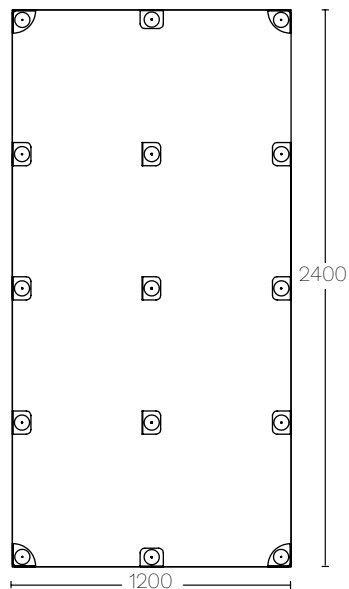

## DIMENSIONS (MM):

Mono / SS210 L:  
1200mm  
H: 2400mm  
W: 50mm

Form /SS200  
L: 1200mm  
H: 2400mm  
W: 50mm

Corner In / SS230  
L: 190mm  
H: 1200mm  
W: 190mm

# VERTIGO

Vertigo Mono

Vertigo Form

Corner In

Possible Pattern Sample

# VERTIGO

Front Side  
Vertigo Mono

Vertigo Form

Back Side  
Magnets or Velcro discs

Brackets

Front Side  
Corner In

Back Side  
Magnets or Velcro discs

Brackets