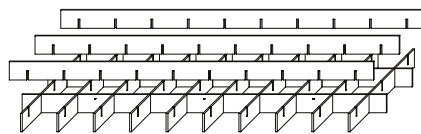

INSTALLATION