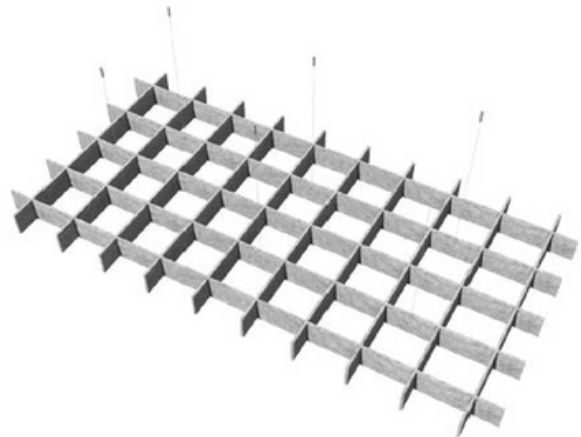

RECTANGLE

Product Code: CLD430

Cloud models of Plativity Collection offer acoustic solutions by creating unique modular hanging ceiling solutions. Semi-rigid, free-hanging solutions are lightweight and easy to install. Clouds deliver tailor-made acoustic solutions with cut-out 12mm or 14mm thickness of Plate sheets that offers standard various dimensions. Customizable designs available upon request.

SPECIFICATION

- Composition: 100 % polyester (recycled PET appx. 50 %)
- Material Weight: 12mm: 2600g/m² (+/- 5 %)
- Material Thickness: 12mm Natural & Mandarin colors (+/- 10 %)
- Panel Weight: Natural / 1200 x 2400mm: 7,00 kg / per pcs. (+/- 5 %)
Mandarin / 1200x2400mm: kg / per pcs. (+/- 5 %)

DIMENSIONS

W: 2400mm
L: 1200mm
H: 120mm

PERFORMANCE

- Acoustic Rates: 2,38 Sabines (m²) average 250-4000Hz
- Fire Rates: B, S1, d0 (EN-13501)
- Light fastness: 6+ (ISO-105 B02)
- Health : 99.9 %
- Antibacterial (ISO-20743)
- Formaldehyde-free (ISO-14184)
- Moisture Absorption: >0.03 % by weight (50°C/122°F at 90% relative humidity)
- Thermal insulating: 0,040 W/mK
- Abrasion: EN ISO 12947 / Performance 'A'

A-12 mm thickness felt blades 15 pcs.

RECTANGLE

- A 3 pcs.
- B 10 pcs.
- C 2 pcs.