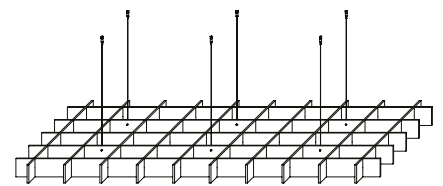

INSTALLATION