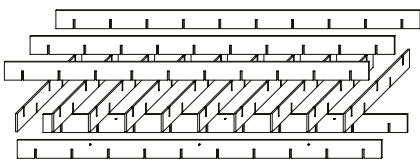

INSTALLATION