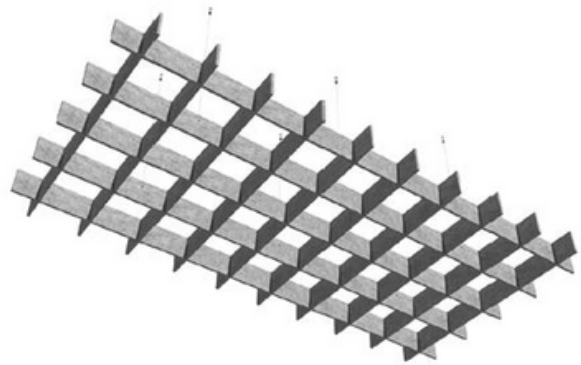

RECTANGLE

Product Code: CLD430

Cloud models of Plativity Collection offer acoustic solutions by creating unique modular hanging ceiling solutions. Semi-rigid, free-hanging solutions are lightweight and easy to install. Clouds deliver tailor-made acoustic solutions with cut-out 12mm or 14mm thickness of Plate sheets that offers standard various dimensions. Customizable designs available upon request.

SPECIFICATION

- Composition: 100 % polyester (recycled PET appx. 50 %)
- Material Weight: 12mm: 2600g/m² (+/- 5 %)
- Material Thickness: 12mm Natural & Mandarin colors (+/- 10 %)
- Panel Weight: Natural / 1200 x 2400mm: 7,00 kg / per pcs. (+/- 5 %)
Mandarin / 1200x2400mm: kg / per pcs. (+/- 5 %)

DIMENSIONS

W: 2400mm
L: 1200mm
H: 120mm

PERFORMANCE

- Acoustic Rates: 2,38 Sabines (m²) average 250-4000Hz
- Fire Rates: B, S1, d0 (EN-13501)
- Light fastness: 6+ (ISO-105 B02)
- Health : 99.9 %
- Antibacterial (ISO-20743)
- Formaldehyde-free (ISO-14184)
- Moisture Absorption: >0.03 % by weight (50°C/122°F at 90% relative humidity)
- Thermal insulating: 0,040 W/mK
- Abrasion: EN ISO 12947 / Performance 'A'