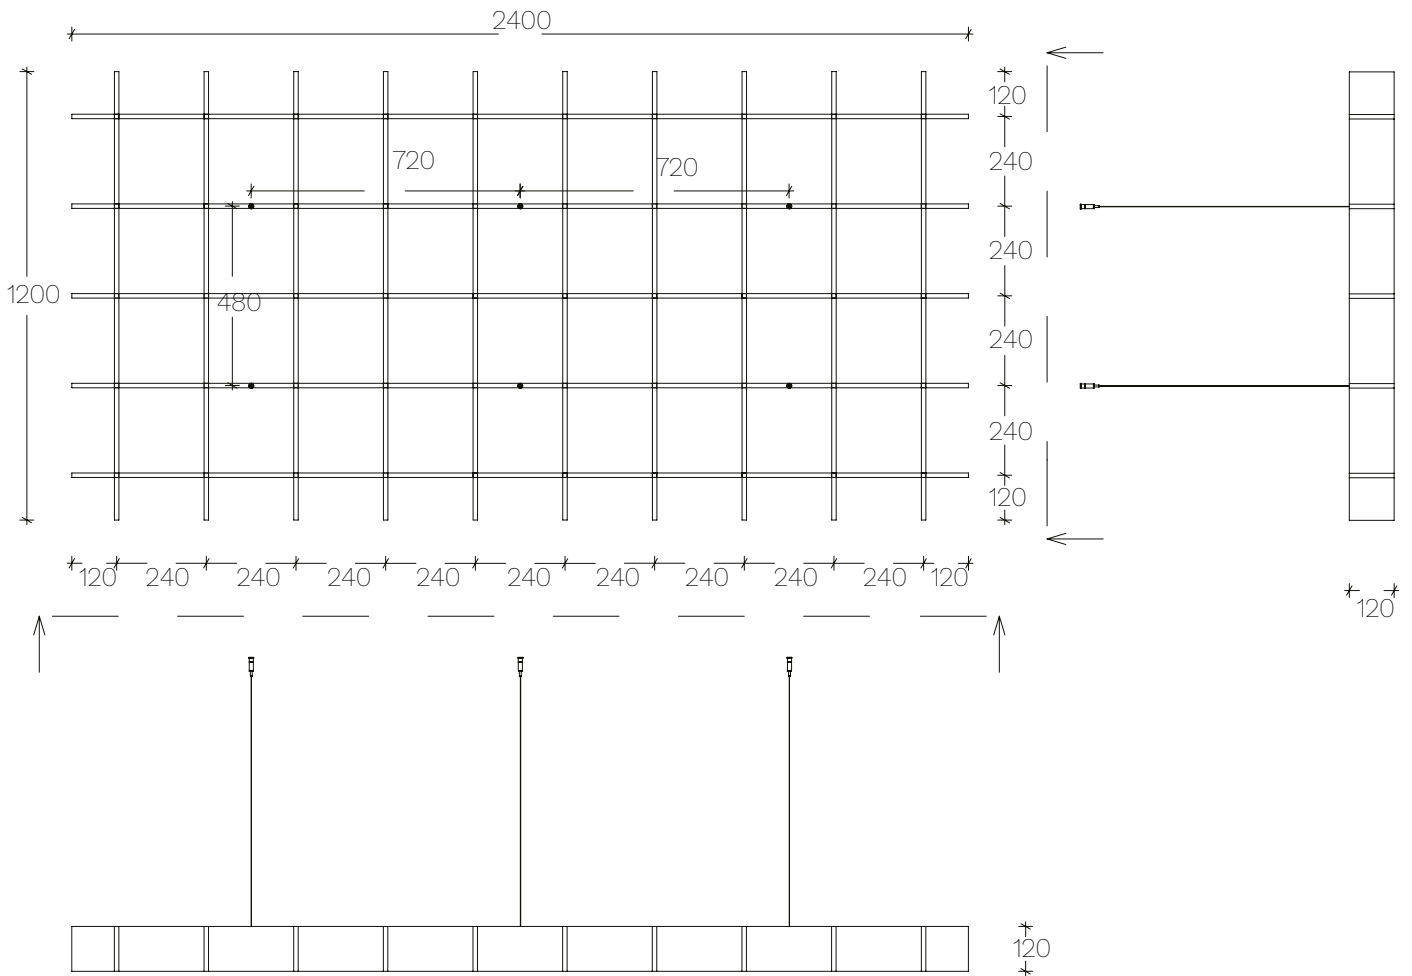

RECTANGLE

B-wire adjuster & hanger head set with 150cm wire 6 pcs. - no screws for ceiling fixing

C - Loop fittings 6 pcs.

A-12 mm thickness felt blades 15 pcs.