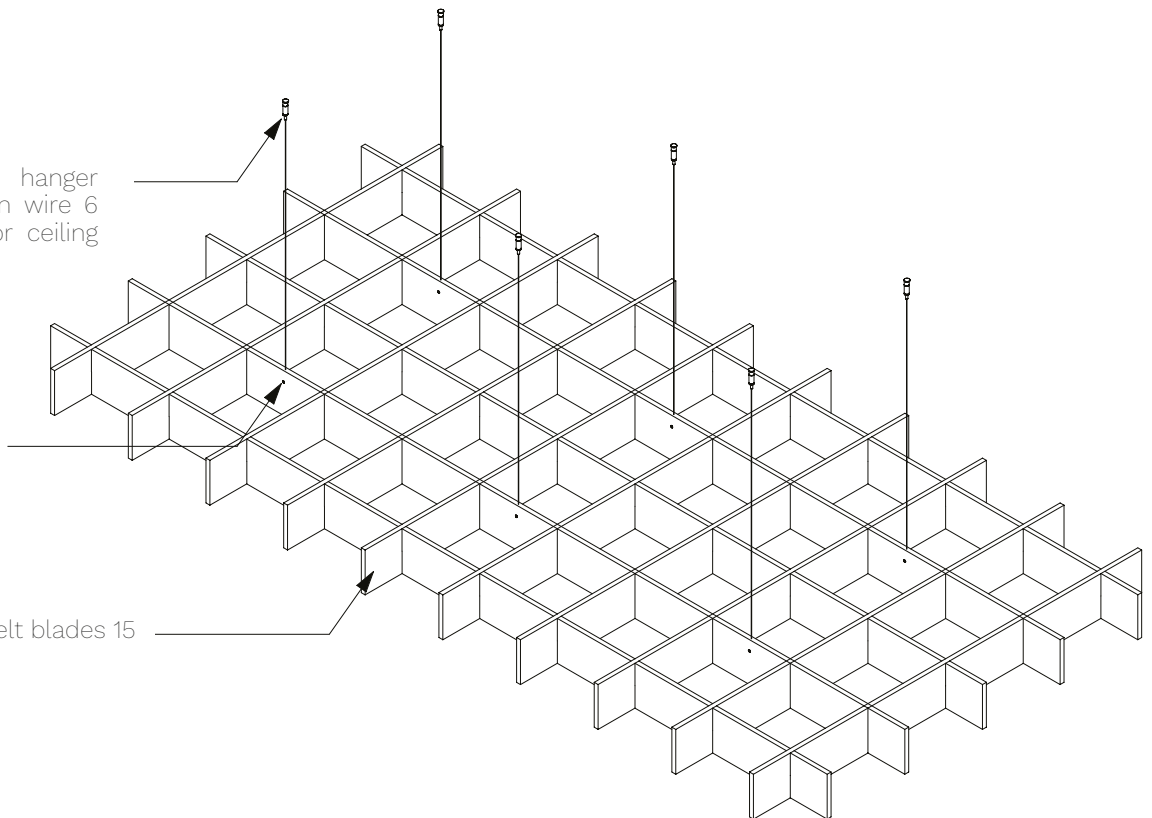

B-wire adjuster & hanger head set with 150cm wire 6 pcs. - no screws for ceiling fixing

C - Loop fittings 6 pcs.

A-12 mm thickness felt blades 15 pcs.